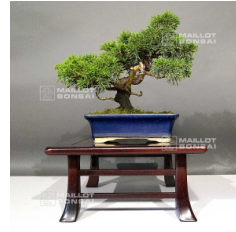

réf. : 12134

JUNIPERUS CHINENSIS ITOIGAWA REF : 19100242

485,00 €