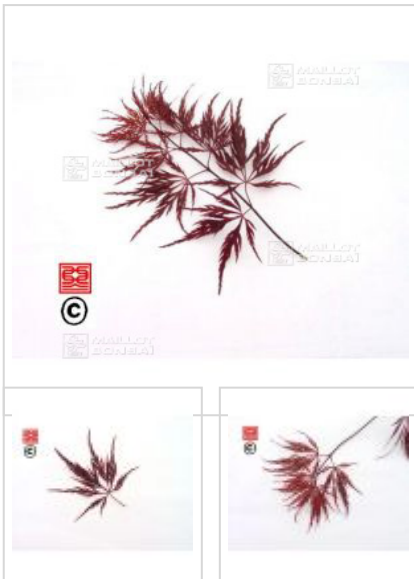

## Super nigrum

› Japanese maples › *Acer matsumurae*

ref. 987

1.5 litres	<b>26,50€</b>
3 litres	<b>32,00€</b>
4 litres	<b>38,00€</b>

[\[+\] Show on the website](#)

### Description

Leaves: laciniated, crimson in spring, dark violet in summer and reddish orange in autumn.

### Technical description

<i>Species</i>	<i>Acer matsumurae</i>
<i>Variety</i>	Super nigrum
<i>Leaf colour</i>	Purple leaves
<i>Leaf shape</i>	Dissectum
<i>Adult height</i>	Less than 2 meters
<i>Shape</i>	Semi-spread
<i>Exposure</i>	Sun