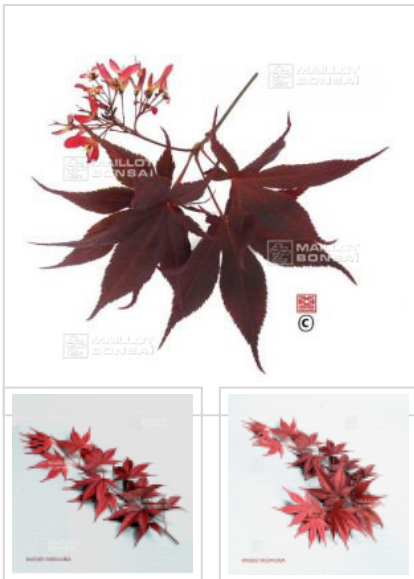

## Shojo nomura

› Japanese maples › *Acer amoenum*

ref. 949

1.5 litres	<b>26,50€</b>
3 litres	<b>32,00€</b>
4 litres	<b>38,00€</b>

[\[+\] Show on the website](#)

### Description

Leaves: dark crimson throughout the season and red in autumn.

### Technical description

<i>Species</i>	Acer amoenum
<i>Variety</i>	Shojo nomura
<i>Leaf colour</i>	Purple leaves
<i>Leaf shape</i>	Palmated
<i>Adult height</i>	Less than 2 meters
<i>Shape</i>	Natural
<i>Exposure</i>	Sun