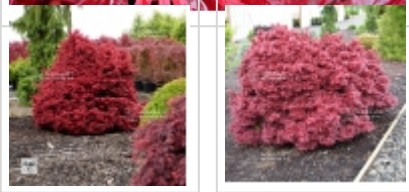

Shaina

› Japanese maples › *Acer palmatum*

ref. 912

1.5 litres	26,50€
14 litres	85,00€
3 litres	32,00€
4 litres	38,00€

[\[+\] Show on the website](#)

Description

Leaves: shiny reddish orange in spring, turning to purplish brown with bright red new shoots in summer, and then reddish orange in autumn.

Technical description

<i>Species</i>	Acer palmatum
<i>Variety</i>	Shaina
<i>Leaf colour</i>	Purple leaves
<i>Leaf shape</i>	Dissectum
<i>Adult height</i>	Less than 2 meters
<i>Shape</i>	Semi-spread
<i>Exposure</i>	Sun