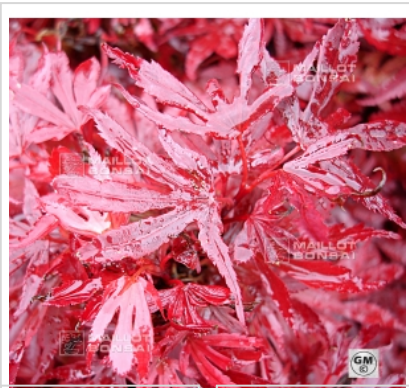

Shaina

› Japanese maples › *Acer palmatum*

ref. 912

1.5 litres	26,50€
14 litres	85,00€
3 litres	32,00€
4 litres	38,00€

[\[+\] Show on the website](#)

Description

Leaves: shiny reddish orange in spring, turning to purplish brown with bright red new shoots in summer, and then reddish orange in autumn.

Technical description

<i>Species</i>	Acer palmatum
<i>Variety</i>	Shaina
<i>Leaf colour</i>	Purple leaves
<i>Leaf shape</i>	Dissectum
<i>Adult height</i>	Less than 2 meters
<i>Shape</i>	Semi-spread
<i>Exposure</i>	Sun