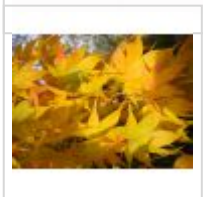

Rufescens

› Japanese maples › *Acer amoenum*

ref. 861

1.5 litres	26,50€
3 litres	32,00€
4 litres	38,00€

[\[+\] Show on the website](#)

Description

Leaves: greenish bronze in spring, dark green in summer and yellow reddish orange in autumn.

Technical description

<i>Species</i>	Acer amoenum
<i>Variety</i>	Rufescens
<i>Leaf colour</i>	Green leaves
<i>Leaf shape</i>	Palmated
<i>Adult height</i>	Less than 2 meters
<i>Shape</i>	Natural
<i>Exposure</i>	Sun