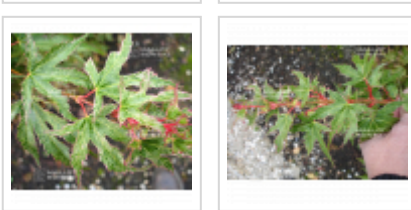

Peve multicolor

› Japanese maples › *Acer palmatum*

ref. 825

1.5 litres	26,50€
3 litres	38,00€
4 litres	45,00€

[\[+\] Show on the website](#)

Description

Leaves: greenish pink with clearly visible green ribs. Salmon-pink in autumn.

Technical description

<i>Species</i>	Acer palmatum
<i>Variety</i>	Peve multicolor
<i>Leaf colour</i>	Veined
<i>Leaf shape</i>	Palmated
<i>Adult height</i>	Less than 2 meters
<i>Shape</i>	Natural
<i>Exposure</i>	Shade