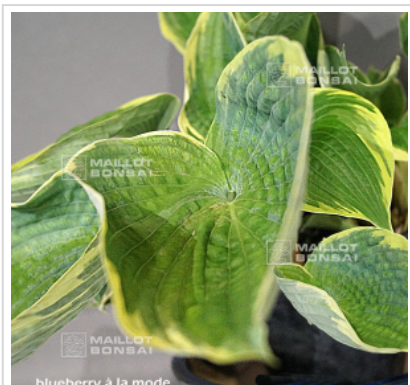

## Hosta blue berry a la mode

› Hostas

ref. 8208

**8,00€**

[\[+\] Show on the website](#)

### Description

Coming from a hybridization of hosta 'Abiqua drinking gourd'.

Dimensions of the plant : about 55 x 90 cm.

Dimensions of the leaves : about 25 x 18 cm.

The leaves of this variety are intense blue colored and the sides are small and creamy white colored. All the characteristics of its parent 'Abiqua drinking gourd' appear, which the strongly corrugated leaves twist on themselves.

The flowers of this variety are white and arrive in the beginning of summer.

This hosta is known for resisting to snails.

**Big rhizome delivered in a 1 liter plastic pot.**