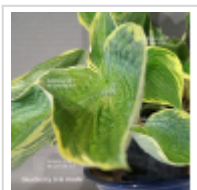

## Hosta blue berry a la mode

› Hostas

ref. 8208

**8,00€**

[\[+\] Show on the website](#)

### Description

Coming from a hybridization of hosta 'Abiqua drinking gourd'.

Dimensions of the plant : about 55 x 90 cm.

Dimensions of the leaves : about 25 x 18 cm.

The leaves of this variety are intense blue colored and the sides are small and creamy white colored. All the characteristics of its parent 'Abiqua drinking gourd' appear, which the strongly corrugated leaves twist on themselves.

The flowers of this variety are white and arrive in the beginning of summer.

This hosta is known for resisting to snails.

**Big rhizome delivered in a 1 liter plastic pot.**