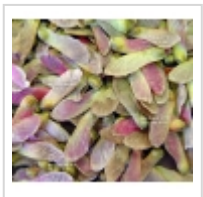

Acer matsumurae seeds elegans

Graines érables japonais

ref. 72

6,00€

[\[+\] Show on the website](#)

Description

Leaves: olive green throughout the season, turning to a superb yellow and then various shades of reddish orange in autumn.