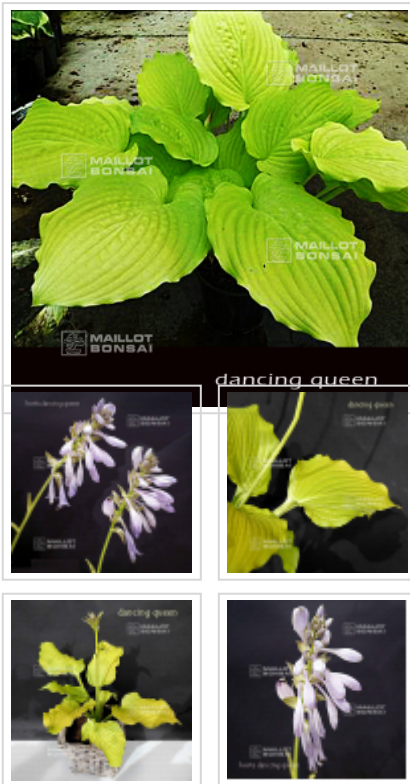

Hosta dancing queen

Hosta dancing queen

ref. 7131

9,00€

[\[+\] Show on the website](#)

Description

Hosta 'Dancing Queen' has neatly rippled, light gold, deep veined foliage, 17 cm x 11 cm wide. Pale lavender flowers from mid-July to mid-August. Adult height: 50 cm x 30 cm wide.

Origin: seedling of 'Split Personality', Walek, 2006.

Big rhizome delivered in a 1 liter plastic pot.