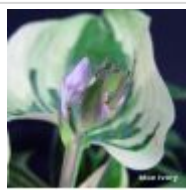

Hosta blue ivory

Hosta blue ivory

ref. 7129

10,00€

[\[+\] Show on the website](#)

Description

Big rhizome delivered in a plastic 1-litre container. The lanceolate-shaped leaves of Hosta 'Blue Ivory' have a blue-green colour with a margin of white ivory. In summer the margin becomes off-white and the centre darkens. Lavender colour flowers in mid-July.

Adult height: 50 cm x 75 cm wide.
Leaves 6/8 cm wide x 15/20 cm long.

From a mutation of 'Halcyon'.