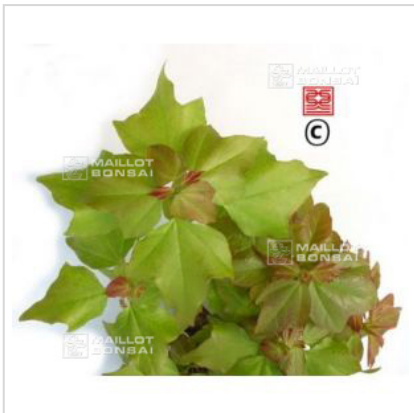

Miyasama yatsubusa

› Japanese maples › *Acer buergerianum*

ref. 686

1.5 litres	26,50€
3 litres	32,00€
4 litres	38,00€

[\[+\] Show on the website](#)

Description

Leaves: shiny green with brown shoots, and then bright green in summer with brownish pink new shoots, and golden yellow in autumn.

Technical description

<i>Species</i>	<i>Acer buergerianum</i>
<i>Variety</i>	Miyasama yatsubusa
<i>Leaf colour</i>	Green leaves
<i>Leaf shape</i>	Palmated
<i>Adult height</i>	Less than 2 meters
<i>Shape</i>	Compact
<i>Exposure</i>	Sun