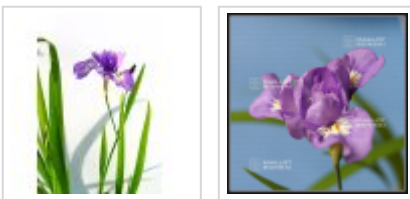

## Iris gracilipes purple dwarf variety

*Iris gracilipes*

ref. 6505

**8,40€**

[\[+\] Show on the website](#)

### Description

Rare miniature iris gracilipes, vivacious plant, rhizomes. Sold with a plastic pot.

The foliage is similar to that of the common iris and at the beginning of summer a flower stem appears, blooming into small purple flowers. An ideal kusamono pot plant or it can be planted in a flowerbed.

Type: [Herbaceous perennial](#)

Family: [Iridaceae](#)

Flower Colour: [Blue](#)

Flowering Season: [Summer](#)

Size: Leaves 90 / 100 mm long and 3 to 5 mm wide.

Origin: [Asia](#)

Preferred Conditions: [Moist, well drained soil](#)