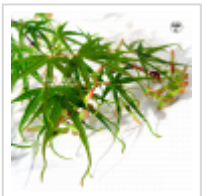

Linearilobum

› Japanese maples › *Acer amoenum*

ref. 617

1.5 litres	26,50€
20 litres	125,00€
3 litres	32,00€
4 litres	38,00€

[+] [Show on the website](#)

Description

Leaves: linear, tender green in spring, turning to dark green in summer, with bronze young shoots, and golden yellow in autumn.

Technical description

<i>Species</i>	Acer amoenum
<i>Variety</i>	Linearilobum
<i>Leaf colour</i>	Green leaves
<i>Leaf shape</i>	Linear
<i>Adult height</i>	Between 2 and 4 meters
<i>Shape</i>	Compact
<i>Exposure</i>	Sun