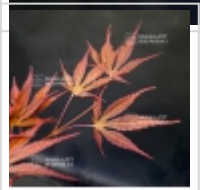

Kuro kami yama

› Japanese maples › *Acer matsumurae*

ref. 605

1.5 litres	26,50€
3 litres	32,00€
4 litres	38,00€

[\[+\] Show on the website](#)

Description

Leaves: greenish bronze in spring, dark brown green in summer with orange shoots, and red in autumn.

Technical description

<i>Species</i>	<i>Acer matsumurae</i>
<i>Variety</i>	Kuro kami yama
<i>Leaf colour</i>	Green leaves
<i>Leaf shape</i>	Palmated
<i>Adult height</i>	Less than 2 meters
<i>Shape</i>	Natural
<i>Exposure</i>	Sun