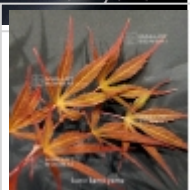

Kuro kami yama

› Japanese maples › *Acer matsumurae*

ref. 605

1.5 litres	26,50€
3 litres	32,00€
4 litres	38,00€

[\[+\] Show on the website](#)

Description

Leaves: greenish bronze in spring, dark brown green in summer with orange shoots, and red in autumn.