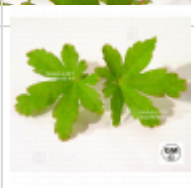

Koyama dani nishiki

› Japanese maples › *Acer matsumurae*

ref. 592

1.5 litres	26,50€
3 litres	32,00€
4 litres	38,00€

[\[+\] Show on the website](#)

Description

Leaves: tender green in spring with brown edges on the leaves, dark green in summer and yellow in autumn. Notes: the edges of the leaves are irregular, hence the name, 'nishiki'.

Technical description

<i>Species</i>	<i>Acer matsumurae</i>
<i>Variety</i>	Koyama dani nishiki
<i>Leaf colour</i>	Green leaves
<i>Leaf shape</i>	Palmated
<i>Adult height</i>	Less than 2 meters
<i>Shape</i>	Natural
<i>Exposure</i>	Sun