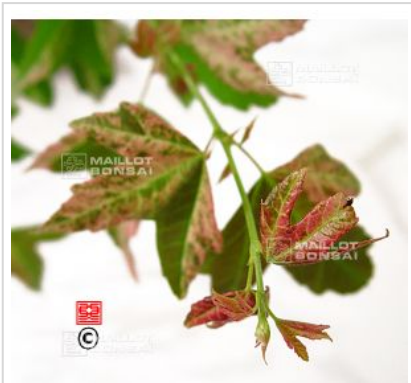

Acer buergerianum goshiki kosode

Acer buergerianum goshiki kosode

ref. 505

1.5 litres

26,50€

3 litres

32,00€

4 litres

38,00€

[\[+\] Show on the website](#)

Description

Green foliage in extremity of orange rose stems, punctuated of green in the spring and on new shoots in summer then yellow orange red in fall. /\ Potted in december

Technical description

<i>Species</i>	Acer buergerianum
<i>Variety</i>	Acer buergerianum goshiki kosode
<i>Leaf colour</i>	Variegated leaves
<i>Leaf shape</i>	Palmated
<i>Adult height</i>	Between 2 and 4 meters
<i>Shape</i>	Natural
<i>Exposure</i>	Partial shade