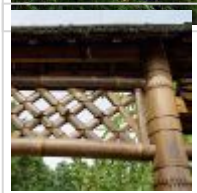

## Japanese garden gate

Narihira japanese garden gate

ref. 4571

**1.220,00€**

**voluminous/heavy item**  
extra shipping of 220.00€

[\[+\] Show on the website](#)

### Description

Porch in bamboos built black, plaited, collected artisanalement. Height: + - 2400 mm Width: + - 2550 mm Used like entry typical of the gardens and traditional parks, or as cutoff of a particular space. A note Asian classic guarantee. Made in bamboos refendus, tidy assembly. Opening of door of + - 1200 mm \* 1850 mm of height. Width of the roof to the over of the door + - 1750 mm. Width of the small roofs right and left + - 500\*300 mm. Width of the amounts right and left 500 mm. Width out everything to soil to the posts 2200 mm.