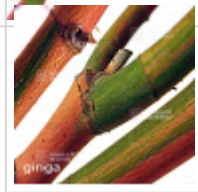

Ginga

› Japanese maples › *Acer palmatum*

ref. 373

1.5 litres

26,50€

3 litres

32,00€

4 litres

38,00€

[\[+\] Show on the website](#)

Description

Leaves: variegated pinkish green and white. Recent variety (2004). Fine variegation, avoid full sun. Autumn colours: yellowish orange.

Technical description

<i>Species</i>	Acer palmatum
<i>Variety</i>	Ginga
<i>Leaf colour</i>	Variegated leaves
<i>Leaf shape</i>	Palmated
<i>Adult height</i>	Less than 2 meters
<i>Shape</i>	Natural
<i>Exposure</i>	Partial shade