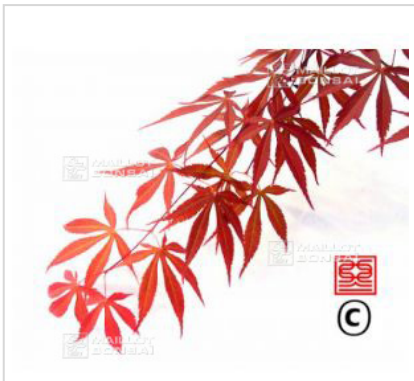

Carmineum

› Japanese maples › *Acer amoenum*

ref. 243

1.5 litres	26,50€
3 litres	32,00€
4 litres	38,00€

[\[+\] Show on the website](#)

Description

Leaves: purplish red in spring, brownish violet in summer and reddish orange in autumn.

Technical description

<i>Species</i>	Acer amoenum
<i>Variety</i>	Carmineum
<i>Leaf colour</i>	Red leaves
<i>Leaf shape</i>	Palmated
<i>Adult height</i>	Between 2 and 4 meters
<i>Shape</i>	Natural
<i>Exposure</i>	Sun