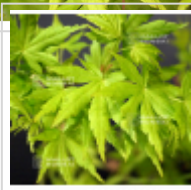

Acer palmatum going green ® variété protégée

› Japanese maples › Acer palmatum

ref. 2000

1.5 litres	26,50€
14 litres	105,00€
3 litres	32,00€
4 litres	38,00€
7.5 litres	72,00€

[\[+\] Show on the website](#)

Description

Spring Foliage of clear green luminous, green tender spring during the summery period. Orange yellow in fall. Weak development about 2 meter of height and 1.5 width.

Acer palmatum going green ® variety protected forbidden multiplication.

Technical description

<i>Species</i>	Acer palmatum
<i>Variety</i>	Acer palmatum going green ® variété protégée
<i>Leaf colour</i>	Green leaves
<i>Leaf shape</i>	Palmated
<i>Adult height</i>	Between 2 and 4 meters
<i>Shape</i>	Natural
<i>Exposure</i>	Sun