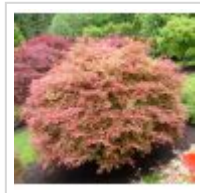

Beni maiko

› Japanese maples › *Acer palmatum*

ref. 199

1.5 litres	26,50€
15 litres	125,00€
3 litres	32,00€
4 litres	38,00€
7.5 litres	75,00€

[\[+\] Show on the website](#)

Description

Leaves: shiny bright red in spring, green in summer and yellowish orange in autumn. Small leaves.

Technical description

<i>Species</i>	Acer palmatum
<i>Variety</i>	Beni maiko
<i>Leaf colour</i>	Red leaves
<i>Leaf shape</i>	Palmated
<i>Adult height</i>	Between 2 and 4 meters
<i>Shape</i>	Compact
<i>Exposure</i>	Sun