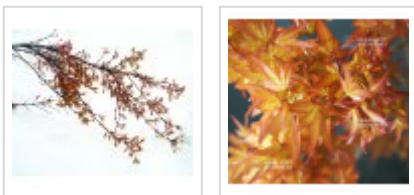

Beni hime

› Japanese maples › *Acer palmatum*

ref. 190

1.5 litres	35,00€
3 litres	45,00€
4 litres	55,00€

[\[+\] Show on the website](#)

Description

Leaves: coppery pink in spring, green in summer with pink new shoots, and a splendid red in autumn. Small leaves - 15/20 mm.

This maple was potted in 2024. To preserve its health, we recommend that you do not repot it or handle its roots before March 2025

Technical description

<i>Species</i>	Acer palmatum
<i>Variety</i>	Beni hime
<i>Leaf colour</i>	Pink leaves
<i>Leaf shape</i>	Palmated
<i>Adult height</i>	Less than 2 meters
<i>Shape</i>	Natural
<i>Exposure</i>	Sun