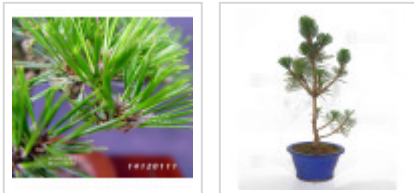

Pinus thunbergii 'kotobuki'

Kuro matsu kotobuki

ref. 12270 

48,00€

[\[+\] Show on the website](#)

Description

Nursery-grown tree delivered in a glazed cultivation pot: Ø 200 × 110 mm
Tree height (without pot): approx. 350–450 mm Trunk diameter: approx. 10–15 mm
This pine needs wiring to set the branch pads, and it can also be repotted into an unglazed bonsai pot, preferably. An untrained specimen similar to the one in the photo will be shipped. Rare variety of black pine “Kotobuki”, vigorous with fine foliage, very well suited to bonsai cultivation thanks to its short needles. High-quality low graft. See the photos for styling suggestions over the years.