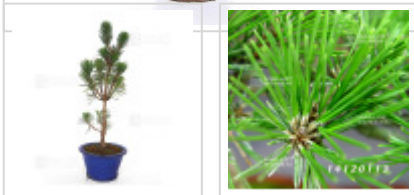

Pinus thunbergii 'kotobuki'

Kuro matsu kotobuki

ref. 12270 

48,00€

[\[+\] Show on the website](#)

Description

Nursery-grown tree delivered in a glazed cultivation pot: Ø 200 × 110 mm
Tree height (without pot): approx. 350–450 mm Trunk diameter: approx. 10–15 mm
This pine needs wiring to set the branch pads, and it can also be repotted into an unglazed bonsai pot, preferably. An untrained specimen similar to the one in the photo will be shipped. Rare variety of black pine “Kotobuki”, vigorous with fine foliage, very well suited to bonsai cultivation thanks to its short needles. High-quality low graft. See the photos for styling suggestions over the years.