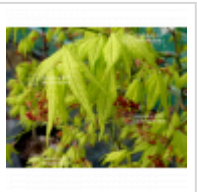

## Shigitatsu sawa baby size

› Japanese maples › *Acer matsumurae*

ref. 12189

3 litres

**32,00€**

[\[+\] Show on the website](#)

### Description

Leaves: yellowish green to whitish green in spring, with clearly visible green ribs and brown tips. Variegated light green and dark green in summer. Splendid in autumn! From salmon pink through yellow to fiery red.