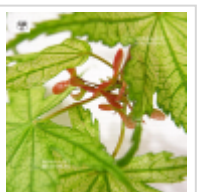

## Shigitatsu sawa baby size

› Japanese maples › *Acer matsumurae*

ref. 12189

3 litres

**32,00€**

[\[+\] Show on the website](#)

### Description

Leaves: yellowish green to whitish green in spring, with clearly visible green ribs and brown tips. Variegated light green and dark green in summer. Splendid in autumn! From salmon pink through yellow to fiery red.

"In response to the growing demand in Europe for collectible varieties, this year I'm offering high-quality plants at more affordable prices. These young plants, ranging in height from 10 to 20 centimeters, are perfect for enhancing your collection from the very beginning of their development. Please note: they must remain in their original pots until spring 2026."