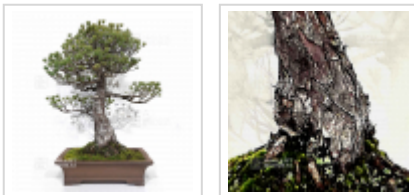

### Description

Tree height: 900 mm

Branch width: 700 mm High-quality unglazed pottery: 470 x 360 x 120 mm

Style: Moyogi Excellent trunk conicity with a diameter of 130-140 mm and 250 mm at the base. Perfectly well-branched with well-formed bark. No wire scars or signs of heavy pruning. Presence of jins. This five-needle pine from Japan is from seeds approximately 50-60 years old, sourced from the Shiraichi Nursery, Japan. Wire training could further lower its plateaus to perfect its beauty.

Photographed in January 2025. A very graceful bonsai with gentle curves, perfect for collectors. Sold without its table.