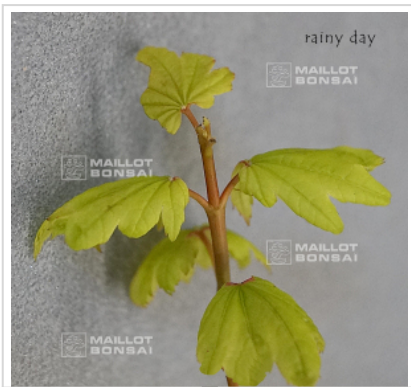

## Rainy day

› Japanese maples › *Acer circinatum*

ref. 12004

1.5 litres

**38,00€**

3 litres

**55,00€**

[\[+\] Show on the website](#)

### Description

Curved soft green foliage in spring, dark green in summer, and fire red in autumn. One of the most beautiful and lasting autumn coloration. Extremely adorable on the foliage beauty scale with its little round shape and the tiny palmed leaves, clear green with a touch of pink. It grows slowly and perfectly fits in a container or a special place, close at hand, and prominently positioned in the garden.

### Technical description

<i>Species</i>	Acer circinatum
<i>Variety</i>	Rainy day
<i>Leaf colour</i>	Green leaves
<i>Leaf shape</i>	Palmated
<i>Adult height</i>	Less than 2 meters
<i>Shape</i>	Compact
<i>Exposure</i>	Sun