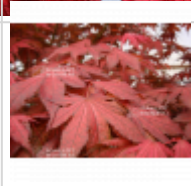

Frosted purple

› Japanese maples › *Acer amoenum*

ref. 11940

1.5 litres

38,00€

3 litres

45,00€

[\[+\] Show on the website](#)

Description

Bright pink foliage with brown ribbing in early spring, orange until mid-summer, then brilliant crimson-orange-red in autumn. Requires a culture in partial shade or slightly sunny. Splendid !

Native to Buchholz Talon Nurseries Oregon USA ATTENTION IN 2023 the plants in 3 liter pots will be of the size of + - 30/40 cm maximum. Repotted in autumn 2022 do not touch the roots before autumn 2023. Introduction in Europe GUY MAILLOT.