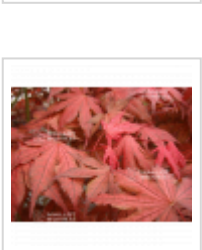

Frosted purple

› Japanese maples › *Acer amoenum*

ref. 11940

1.5 litres

38,00€

3 litres

45,00€

[\[+\] Show on the website](#)

Description

Bright pink foliage with brown ribbing in early spring, orange until mid-summer, then brilliant crimson-orange-red in autumn. Requires a culture in partial shade or slightly sunny. Splendid !