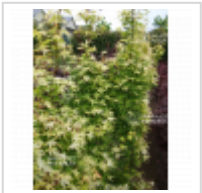

Honoka

› Japanese maples › *Acer palmatum*

ref. 11931

1.5 litres

26,50€

3 litres

32,00€

[\[+\] Show on the website](#)

Description

Bright bright orange-yellow spring foliage. In summer the foliage turns light green with pinkish young shoots and reddish orange in autumn.
New Japanese variety less than 10 years old resembles the superb Akane variety but tolerates the sun.

Introduction in Europe by Guy MAILLOT

Technical description

<i>Species</i>	Acer palmatum
<i>Variety</i>	Honoka
<i>Leaf colour</i>	Orange leaves
<i>Leaf shape</i>	Palmated
<i>Adult height</i>	Between 2 and 4 meters
<i>Shape</i>	Natural
<i>Exposure</i>	Sun