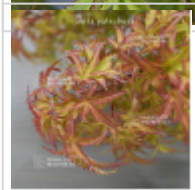

Akita yatsubusa

› Japanese maples › *Acer palmatum*

ref. 11921

1.5 litres

26,50€

3 litres

45,00€

[\[+\] Show on the website](#)

Description

Green leaves with pinkish-brown tips in spring and on new summer shoots. Scarlet orange in autumn. Small, dense foliage. Slow growing compact habit. rare in cultivation.

Technical description

<i>Species</i>	Acer palmatum
<i>Variety</i>	Akita yatsubusa
<i>Leaf colour</i>	Green leaves
<i>Leaf shape</i>	Palmated
<i>Adult height</i>	Less than 2 meters
<i>Shape</i>	Compact
<i>Exposure</i>	Sun