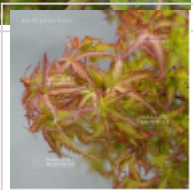

Akita yatsubusa

› Japanese maples › *Acer palmatum*

ref. 11921

1.5 litres

26,50€

3 litres

45,00€

[\[+\] Show on the website](#)

Description

Green leaves with pinkish-brown tips in spring and on new summer shoots. Scarlet orange in autumn. Small, dense foliage. Slow growing compact habit. rare in cultivation.

Technical description