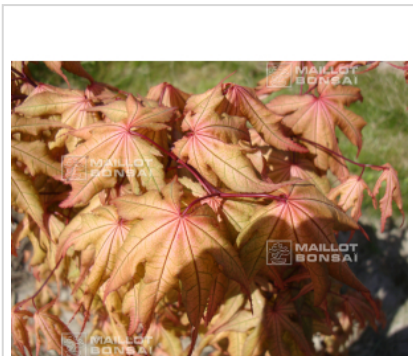

## Pastel

› Japanese maples › *Acer matsumurae*

ref. 11920

1.5 litres

**45,00€**

3 litres

**45,00€**

[\[+\] Show on the website](#)

### Description

Leaves: salmon pink with dark pink veins in spring, pale green with dark green veins in summer and reddish orange in autumn. Gorgeous fall hues. Obtained USA from Talon Buchholz Oregon. A beautiful achievement with its soft color.

### Technical description

<i>Species</i>	Acer matsumurae
<i>Variety</i>	Pastel
<i>Leaf colour</i>	Veined
<i>Leaf shape</i>	Palmated
<i>Adult height</i>	Less than 2 meters
<i>Shape</i>	Natural
<i>Exposure</i>	Sun