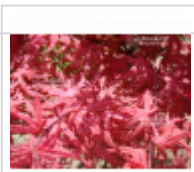

Celebration

› Japanese maples › *Acer palmatum*

ref. 11916

1.5 litres

45,00€

3 litres

55,00€

[[+] Show on the website](#)

Description

Dark pink-purple spring foliage with visible veins of the most beautiful effect, during the summer the foliage becomes dark with new bright red shoots and in autumn red-orange color. Large sheet of +- 5/8 cm wide at maturity. 3 liter pot 30 to 40 cm height.

One of the most beautiful varieties of the last 15 years. Unique in its kind for its vigor and robustness, supports full sun.

Technical description

<i>Species</i>	Acer palmatum
<i>Variety</i>	Celebration
<i>Leaf colour</i>	Violet
<i>Leaf shape</i>	Palmated
<i>Adult height</i>	Between 2 and 4 meters
<i>Shape</i>	Natural
<i>Exposure</i>	Sun