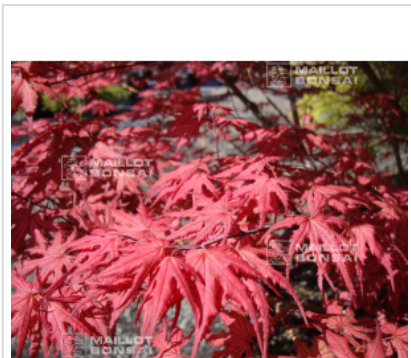

Celebration

› Japanese maples › *Acer palmatum*

ref. 11916

1.5 litres

45,00€

3 litres

55,00€

[[+] Show on the website](#)

Description

Dark pink-purple spring foliage with visible veins of the most beautiful effect, during the summer the foliage becomes dark with new bright red shoots and in autumn red-orange color. Large sheet of +- 5/8 cm wide at maturity. 3 liter pot 30 to 40 cm height.

One of the most beautiful varieties of the last 15 years. Unique in its kind for its vigor and robustness, supports full sun.

Technical description

<i>Species</i>	Acer palmatum
<i>Variety</i>	Celebration
<i>Leaf colour</i>	Violet
<i>Leaf shape</i>	Palmated
<i>Adult height</i>	Between 2 and 4 meters
<i>Shape</i>	Natural
<i>Exposure</i>	Sun