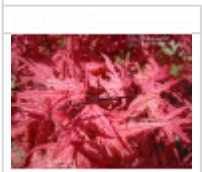

Celebration

› Japanese maples › *Acer palmatum*

ref. 11916 

1.5 litres

45,00€

3 litres

55,00€

[\[+\] Show on the website](#)

Description

Dark pink-purple spring foliage with visible veins of the most beautiful effect, during the summer the foliage becomes dark with new bright red shoots and in autumn red-orange color. Large sheet of +- 5/8 cm wide at maturity. 3 liter pot 30 to 40 cm height.

One of the most beautiful varieties of the last 15 years. Unique in its kind for its vigor and robustness, supports full sun.

Technical description

<i>Species</i>	Acer palmatum
<i>Variety</i>	Celebration
<i>Leaf colour</i>	Violet
<i>Leaf shape</i>	Palmated
<i>Adult height</i>	Between 2 and 4 meters
<i>Shape</i>	Natural
<i>Exposure</i>	Sun