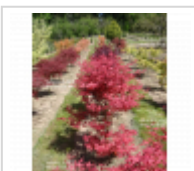

Celebration

› Japanese maples › *Acer palmatum*

ref. 11916

1.5 litres

45,00€

3 litres

55,00€

[[+] Show on the website](#)

Description

Dark pink-purple spring foliage with visible veins of the most beautiful effect, during the summer the foliage becomes dark with new bright red shoots and in autumn red-orange color. Large sheet of +- 5/8 cm wide at maturity. 3 liter pot 30 to 40 cm height.

One of the most beautiful varieties of the last 15 years. Unique in its kind for its vigor and robustness, supports full sun.

Technical description

<i>Species</i>	Acer palmatum
<i>Variety</i>	Celebration
<i>Leaf colour</i>	Violet
<i>Leaf shape</i>	Palmated
<i>Adult height</i>	Between 2 and 4 meters
<i>Shape</i>	Natural
<i>Exposure</i>	Sun