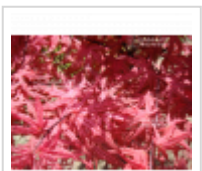

Celebration

› Japanese maples › *Acer palmatum*

ref. 11916 

1.5 litres

45,00€

3 litres

55,00€

[\[+\] Show on the website](#)

Description

Dark pink-purple spring foliage with visible veins of the most beautiful effect, during the summer the foliage becomes dark with new bright red shoots and in autumn red-orange color. Large sheet of +- 5/8 cm wide at maturity. 3 liter pot 30 to 40 cm height.

One of the most beautiful varieties of the last 15 years. Unique in its kind for its vigor and robustness, supports full sun.

Technical description

<i>Species</i>	Acer palmatum
<i>Variety</i>	Celebration
<i>Leaf colour</i>	Violet
<i>Leaf shape</i>	Palmated
<i>Adult height</i>	Between 2 and 4 meters
<i>Shape</i>	Natural
<i>Exposure</i>	Sun