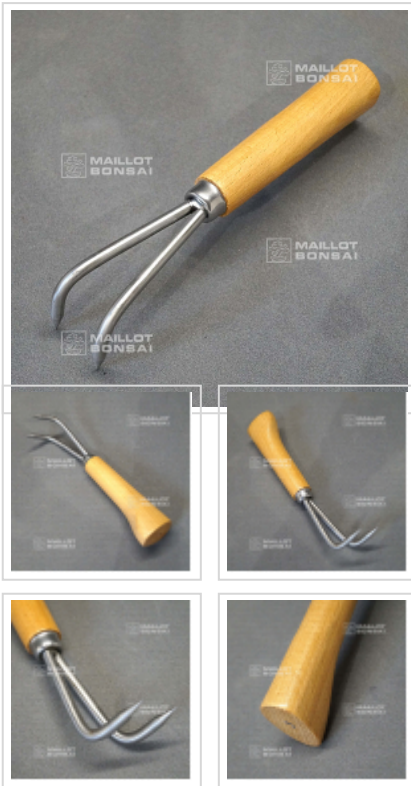

# JAPON IMPORT

## Root claw double pronged

Griffe 2 dents

ref. 11875

**23,00€**

[\[+\] Show on the website](#)

### Description

Length: 230 mm. The strongest of the claw tools in our range, it has an ergonomic wooden handle and two-pronged iron claw for detangling roots.