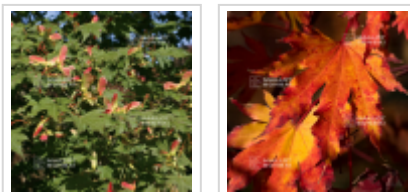

### Description

Resulting from the hybridization of the species sieboldianum and a seedling of palmatum this hybrid brings a very strong resistance to cold.

Originally from The famous Iseli nursery in the USA in Oregon.

Brown foliage when the buds burst, turning green in summer, then dark green and orange-red, scarlet red in autumn.

Large leaf more than 10 cm wide cut into 7 toothed lobes. Apart from its spectacular foliage in autumn, the North wind has visible samaras in summer with a beautiful decorative effect. Vigorous, it will find its place isolated on lawns. Fast growing, annual growth usually reaches 60 cm. Variety protected under license multiplication prohibited. ®