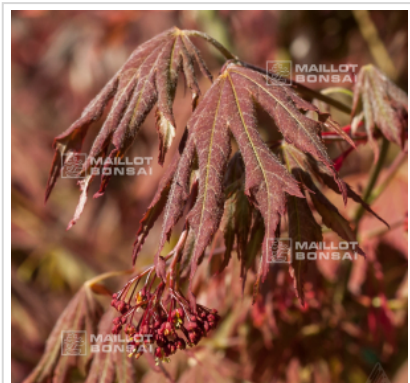

Acer x pseudosieboldianum north wind

Acer x pseudosieboldianum

ref. 11699

1.5 litres	26,50€
15 litres	125,00€
20 litres	195,00€
3 litres	32,00€

[[+] Show on the website](#)