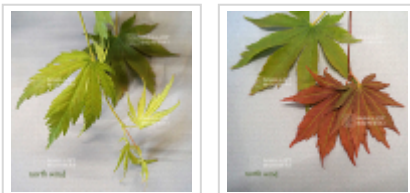

### Description

Resulting from the hybridization of the species sieboldianum and a seedling of palmatum this hybrid brings a very strong resistance to cold.

Originally from The famous Iseli nursery in the USA in Oregon.

Brown foliage when the buds burst, turning green in summer, then dark green and orange-red, scarlet red in autumn.

Large leaf more than 10 cm wide cut into 7 toothed lobes. Apart from its spectacular foliage in autumn, the North wind has visible samaras in summer with a beautiful decorative effect. Vigorous, it will find its place isolated on lawns. Fast growing, annual growth usually reaches 60 cm. Variety protected under license multiplication prohibited. ®