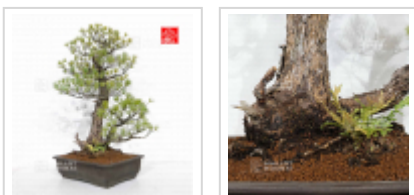

Pinus pentaphylla 25010221

Pinus pentaphylla

ref. 11614

1.470,00€

voluminous/heavy item
extra shipping of 12.00€

[\[+\] Show on the website](#)

Description

Height of the tree only: 800 mm. Width of the branches: 500 mm.

Japanese non-enameled pot: 455*340*130mm. 2-trunks sokan style.

Diameter of the base of the trunk: 170 mm. Nebari: 260 mm.

This bonsai is more than 40 years old with short blue-toned needles.

Beautiful ramifications without strong cutting wound or wire mark and a superb formed bark.

The trunk has a good conicity and has a jin at the top with a patina aspect (look at the pictures). There are also some jins spread over the trunk.

Photographed in January 2022. Coming from the Hashimoto Japanese nursery.