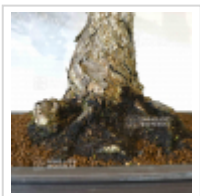

### Description

Height of the tree: 850 mm. Width: 700 mm. Brown non-enameled pot : 500\*370\*120 mm. Moyogi style. This bonsai is more than 40/50 years old.

It comes from seedlings and its trays require to be formed. This tree has a beautiful bark. Diameter of the trunk: about 100 mm. Nebari: 270 mm. Very good conicity of the trunk, no strong wound or mark on the trunk. Nice roots base. It comes from Master Mori's nursery. It may require to be reformed and ligatured in order to refine it. It is a perfect bonsai to work on during workshops. There are some jins that got patina along years and make that bonsai much more beautiful. Its original and atypic style and its old aspect are specificities that make it unique. Its owner may change the front face to make that tree much more beautiful.