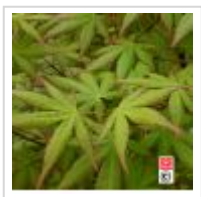

## Acer palmatum young tree

Japanese maple

ref. 115

**3,10€**

[\[+\] Show on the website](#)

### Description

Delivered in a plastic pot. On or about 9\*9\*9 cm pot.

Height 30/50 cm.

Ø on or about +- 3-5 mm on collar. Potted in spring 2022.

Acer palmatum is an excellent choice for planting in a forest bonsai style. It has pink-green foliage in spring, green in summer with pinky brown young shoots, followed by a yellow-orange-red canopy in autumn. The plants are descended from seedlings and may vary slightly in leaf shape and colour.