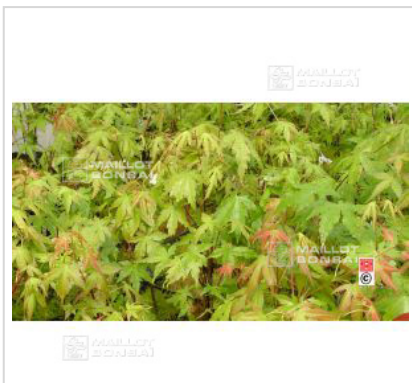

## Acer palmatum young tree

Japanese maple

ref. 115

**3,10€**

[\[+\] Show on the website](#)

### Description

Delivered in a plastic pot. On or about 9\*9\*9 cm pot.

Height 30/50 cm.

Ø on or about +- 3-5 mm on collar. Potted in spring 2022.

Acer palmatum is an excellent choice for planting in a forest bonsai style. It has pink-green foliage in spring, green in summer with pinky brown young shoots, followed by a yellow-orange-red canopy in autumn. The plants are descended from seedlings and may vary slightly in leaf shape and colour.