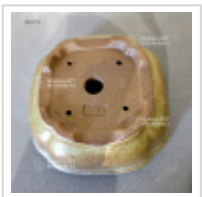

Pot 11372

› Bonsai pots

ref. 11372

28,00€

[\[+\] Show on the website](#)

Description

Exterior dimensions: 110*110*40 mm.

Interior dimensions: 90*90*30 mm. Speckled light brownish green color. These are not just any pots. High quality, numerous drainage holes, frost-resistant stoneware, fired at high temperatures. Meticulously handcrafted in Taiwan.