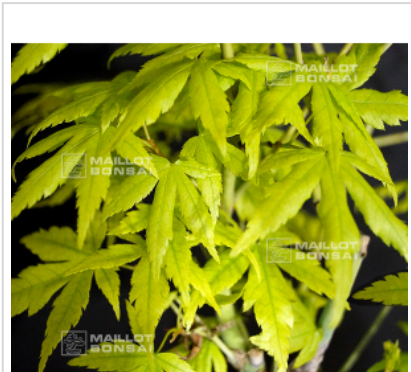

## Yamato aoyagi

› Japanese maples › *Acer palmatum*

ref. 1129

1.5 litres	<b>26,50€</b>
20 litres	<b>135,00€</b>
3 litres	<b>32,00€</b>
4 litres	<b>38,00€</b>

[\[+\] Show on the website](#)

### Description

Leaves: tender green in spring, green in summer and yellow in autumn. Similar to aoyagi, slight differences as to leaf shape.

### Technical description

<i>Species</i>	Acer palmatum
<i>Variety</i>	Yamato aoyagi
<i>Leaf colour</i>	Green leaves
<i>Leaf shape</i>	Palmated
<i>Adult height</i>	Less than 2 meters
<i>Shape</i>	Compact
<i>Exposure</i>	Sun