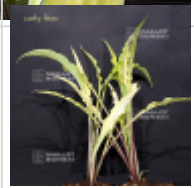

## Hosta curly fries

*Hosta curly fries*

ref. 11046

**12,00€**

[\[+\] Show on the website](#)

### Description

Coming from a hybridization of Hosta Pineapple upsidedown cake.

Extraordinary small hosta.

Height : about 25/30 cm.

Width : about 30/40 cm.

Dimensions of the leaves : 14x2 cm.

Yellow/green spear-shaped leaves, very thin and with particularly corrugated sides.

If the plant is in full sunlight, the leaves may turn to white color.

Lavender color flowers in summer.

Our observations at the Relevant nursery in August 2022: in our opinion, this variety seems to be the most floriferous. For example, on a plant that has been cultivated for 2 years, about 10 amazing flower stems developed and stayed for more than 3 weeks.