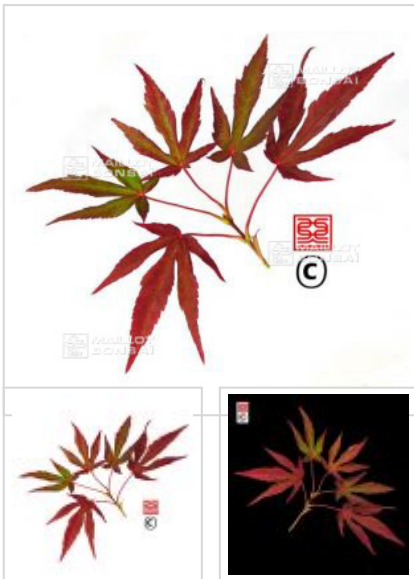

Ven's red

› Japanese maples › *Acer amoenum*

ref. 1081

1.5 litres	26,50€
3 litres	32,00€
4 litres	38,00€

[\[+\] Show on the website](#)

Description

Leaves: violet or crimson in spring, ribbed with green, dark green in summer, turning to yellowish orange in autumn.

Technical description

<i>Species</i>	Acer amoenum
<i>Variety</i>	Ven's red
<i>Leaf colour</i>	Purple leaves
<i>Leaf shape</i>	Palmated
<i>Adult height</i>	Less than 2 meters
<i>Shape</i>	Natural
<i>Exposure</i>	Sun