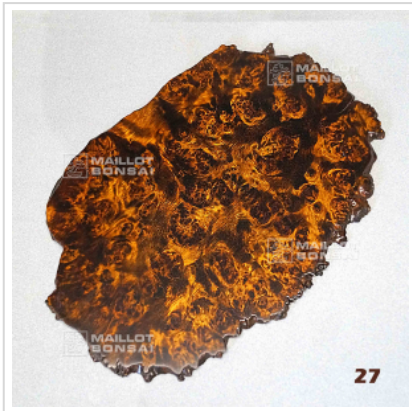

Jita japanese wood display stand

› Bonsai tables and jita

ref. 10653

265,00€

[\[+\] Show on the website](#)

Description

Thickness: 3/6 mm.

Measurements: 29*21 cm. For excellent presentation, show flowering and fruiting bonsai (cotoneaster, rhododendron, plum, quince or cherry) on this solid wooden board that spills out beneath the pot. Made in Japan, this jita is superior quality, showing the deep, rich shades of the natural wood. Each specialist bonsai shelf is made by slicing off a diseased part of a tree, it's then varnished to highlight all the knots and the edges are sculpted by hand. Buy this tablet to enhance kusamono, mini bonsai or figurines and create a wonderful display at home.