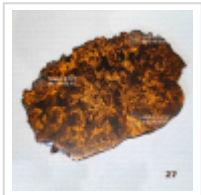

Jita japanese wood display stand

› Bonsai tables and jita

ref. 10653

265,00€

[\[+\] Show on the website](#)

Description

Thickness: 3/6 mm.

Measurements: 29*21 cm. For excellent presentation, show flowering and fruiting bonsai (cotoneaster, rhododendron, plum, quince or cherry) on this solid wooden board that spills out beneath the pot. Made in Japan, this jita is superior quality, showing the deep, rich shades of the natural wood. Each specialist bonsai shelf is made by slicing off a diseased part of a tree, it's then varnished to highlight all the knots and the edges are sculpted by hand. Buy this tablet to enhance kusamono, mini bonsai or figurines and create a wonderful display at home.