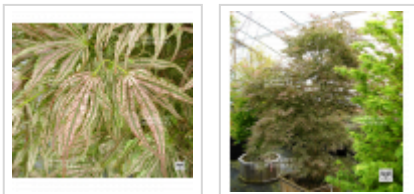

Mikazuki

Acer palmatum mikazuki

ref. 10375

1.5 litres	35,00€
10 litres	240,00€
3 litres	45,00€
4 litres	55,00€

[\[+\] Show on the website](#)

Description

Small upright deciduous maple having narrow-lobed leaves with lovely pink blush over white with green reticulation. Color holds well through summer. Autumn color orange to red. Name means "crescent moon" in Japanese. Prefers sun/partial shade. Discovered and introduced by Talon BUCHHOLZ from flora wonder USA. **Be careful 3 liter pot trees on or about 25 to 35 cm only.**

Technical description

<i>Species</i>	Japanese Maples
<i>Variety</i>	Acer palmatum mikazuki
<i>Leaf colour</i>	Variegated leaves
<i>Leaf shape</i>	Palmated
<i>Adult height</i>	Between 2 and 4 meters
<i>Shape</i>	Natural
<i>Exposure</i>	Partial shade