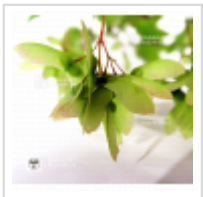

## Tatsuta

› Japanese maples › *Acer palmatum*

ref. 1020

1.5 litres

**26,50€**

3 litres

**32,00€**

4 litres

### Description

Leaves: tender green in spring, dark green in summer and then crimson in autumn.

### Technical description

<i>Species</i>	Acer palmatum
<i>Variety</i>	Tatsuta
<i>Leaf colour</i>	Green leaves
<i>Leaf shape</i>	Palmated
<i>Adult height</i>	Between 2 and 4 meters
<i>Shape</i>	Natural
<i>Exposure</i>	Sun